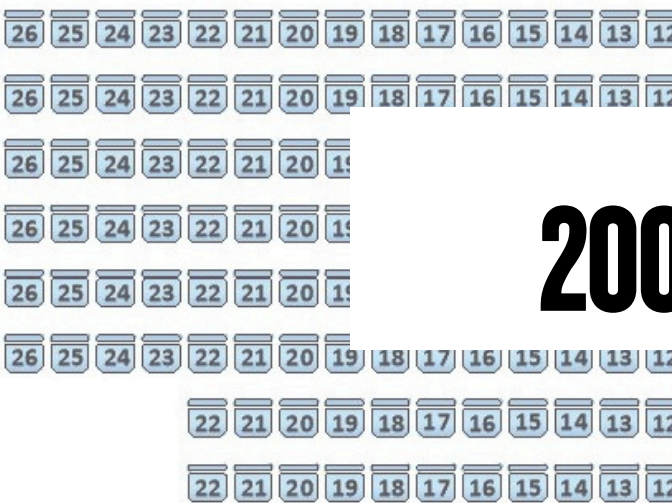

TIRED SEATING SECTION 1

197 SEATS

TIRED SEATING SECTION 2

197 SEATS

FLOORED SEATING

200 SEATS

STAGE

594 - 600 SEAT CAPACITY