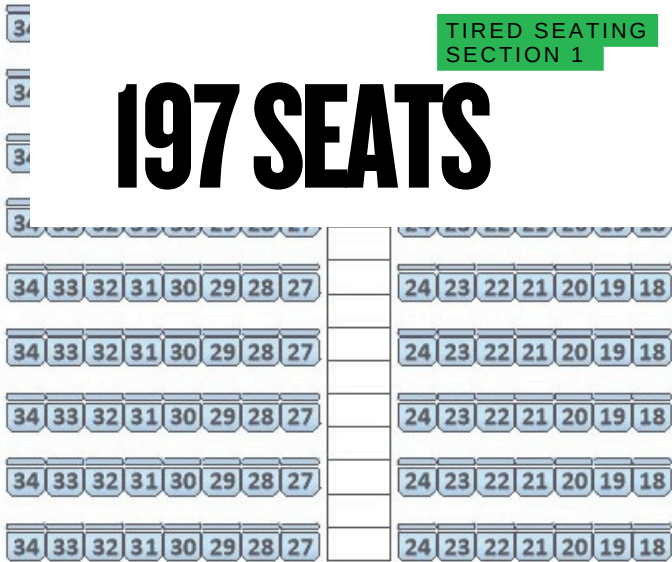

TIRED SEATING SECTION 1

197 SEATS

TIRED SEATING SECTION 2

197 SEATS

FLOORED SEATING

200 SEATS

STAGE

594 - 600 SEAT CAPACITY