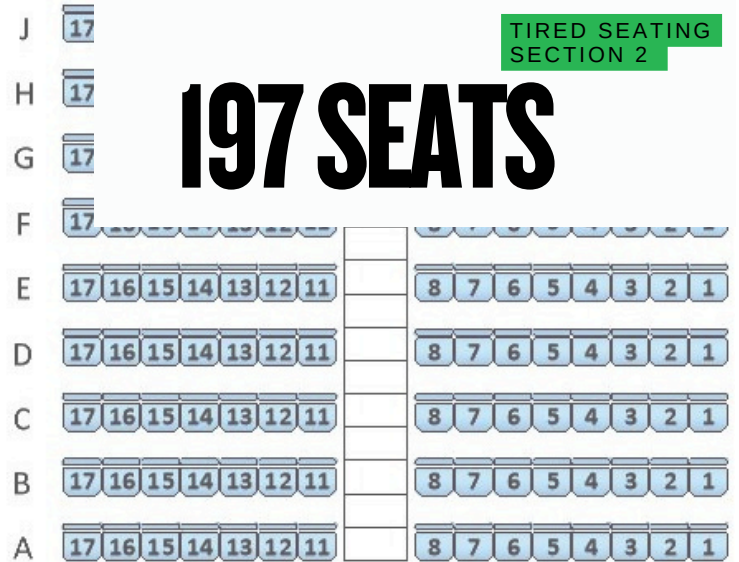

TIRED SEATING SECTION 1

197 SEATS

TIRED SEATING SECTION 2

197 SEATS

FLOORED SEATING

200 SEATS

STAGE

594 - 600 SEAT CAPACITY