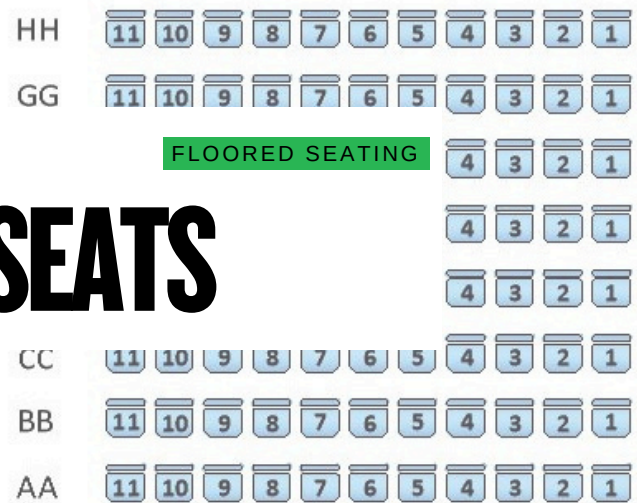

TIRED SEATING SECTION 1

197 SEATS

TIRED SEATING SECTION 2

197 SEATS

FLOORED SEATING

200 SEATS

STAGE

594 - 600 SEAT CAPACITY