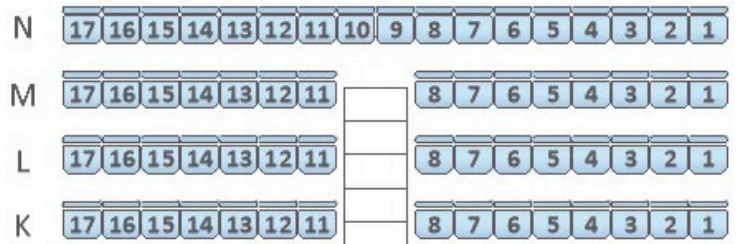

TIRED SEATING SECTION 1

197 SEATS

TIRED SEATING SECTION 2

197 SEATS

FLOORED SEATING

200 SEATS

STAGE

594 - 600 SEAT CAPACITY