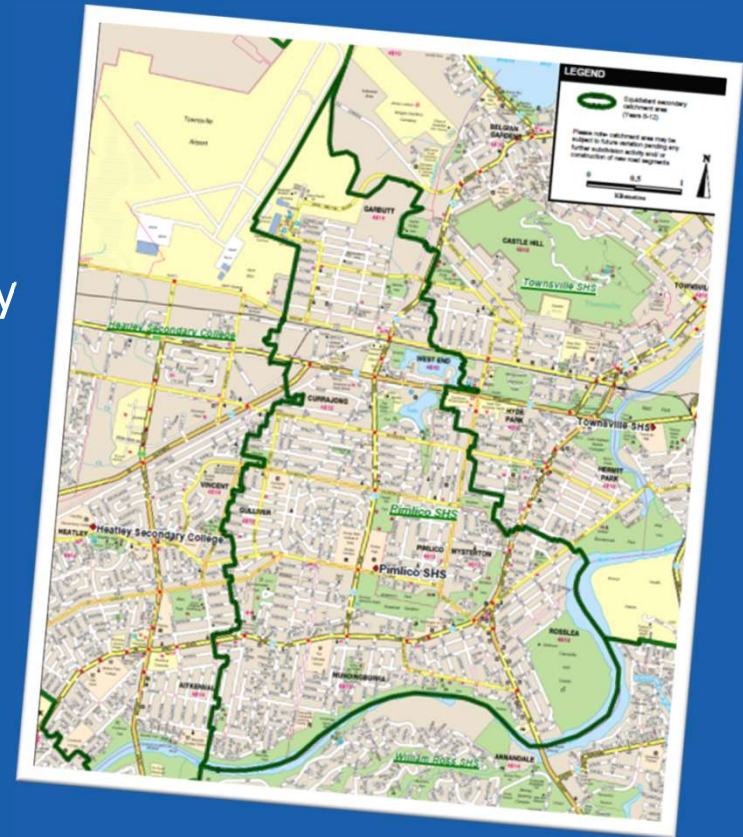

Enrolment management

- Pimlico is an enrolment managed school
- Students residing in catchment qualify for enrolment
- Students outside of catchment can also enrol through a number of options

An interactive version of the school's catchment area can be accessed from our website

from

PIMLICO
STATE HIGH SCHOOL

Making a world of difference